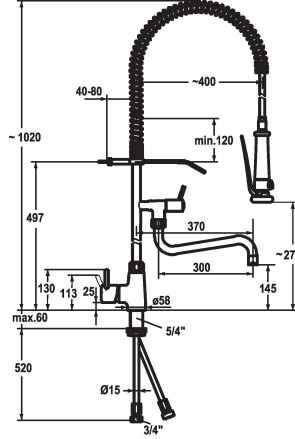

KWC GASTRO Lever mixer - Commercial kitchen

Modell-Linie: GASTRO | 24.501.146.000
Taps | Manual taps

KWC-No.

121275
chromeline, A 200, B 270

121276
chromeline, A 300, B 370

- * Lever mixer
- * Suspension spring
- * TouchProtect - anti-scald protection thanks to the "double skin" principle
- * Intrinsicly safe against backflow
- * Swivel spout
 - with adjustable gland
 - Jet regulator
- * Pre-rinse spray
 - with integrated delayed closing device to minimize water hammer with valve maintenance unit for cleaning
 - SprayClean - easy to clean and actively prevents limescale

Projection A

A 200 / A 400

A 300 / A 400

- buildup
 - SprayLock - lockable jet spray
 - PowerClean - needle spray mode
- * OptimalSpace - ample space for washing or working
- * KWC cartridge XL 46 - high capacity
 - with ceramic discs
 - flow rate and temperature continuously variable
 - temperature limitation
- * Copper tubes $\varnothing 15$ mm
- * Fastening by means of threaded sleeve 1 1/4"
- * Mounting hole size $\varnothing 42$ mm

Technical Data

Flow rate	24 l/min (3 bar)
Spray: Flow rate	15 l/min (3 bar)
Connection	Copper tubes
Spout	fixed
Handling	side lever
Kitchenspray	Pre-rinse spray
Projection B	B 370
Color code	chromeline
Installation type	Pillar installation
Faucet_typ	Faucet
Dimension Height	1020
Acoustic group	2
Projection A	A 300 / A 400
Dimension Water outlet	194/275
material	Brass

Flow rate	24 l/min (3 bar)
Spray: Flow rate	15 l/min (3 bar)
Connection	Copper tubes
Spout	fixed
Handling	side lever
Kitchenspray	Pre-rinse spray
Projection B	B 370
Color code	chromeline
Installation type	Pillar installation
Faucet_typ	Faucet
Dimension Height	1020
Acoustic group	2
Projection A	A 300 / A 400
Dimension Water outlet	194/275
material	Brass