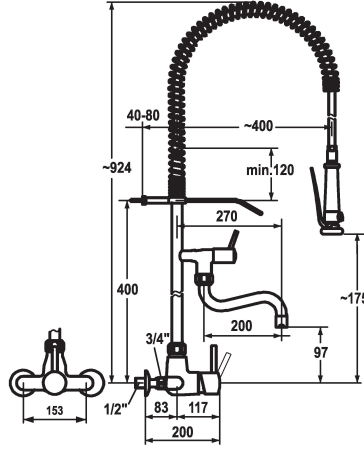

## KWC GASTRO Vipuhana esipesusuih B270 KWC GASTRO Vipuhana esipesusuih B270

Modell-Linie: GASTRO | 24.502.164.000

Hanat | Käsikäyttöiset hanat

- SprayClean - easy to clean and actively prevents limescale buildup
- SprayLock - lockable jet spray
- PowerClean - needle spray mode
- \* OptimalSpace - ample space for washing or working
- \* KWC cartridge XL 46 - high capacity
- with ceramic discs
- flow rate and temperature continuously variable
- temperature limitation
- \* Wall connections 1/2" x 3/4", with shut-off valve L 40 eccentric 4 mm

01

Measure\_Height

924

G\_Acoustic group

2

Projection\_A

A200/A400

Connection measure

153+/-8

ATT-KWC-MASS-WASSERAUSTRITT

97/175

Materiaali

Messinki

lviCode

6285715