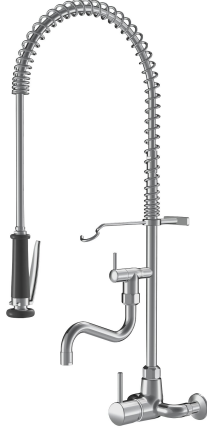

## KWC GASTRO Vipuhana esipesusuih B270 KWC GASTRO Vipuhana esipesusuih B270

Modell-Linie: GASTRO | 24.502.164.000

Hanat | Käsikäyttöiset hanat

### KWC-No.

**121281**

KWC GASTRO Vipuhana esipesusuih B270

**121284**

KWC GASTRO yksiotehana A300 B370 kromia

### Projection\_A

A200/A400

A300

- \* Lever mixer
- \* Suspension spring
- \* TouchProtect - anti-scald protection thanks to the "double skin" principle
- \* Intrinsicly safe against backflow
- \* Swivel spout 160°
- with adjustable gland
- Jet regulator
- \* Pre-rinse spray
- with integrated delayed closing device to minimize water hammer with valve maintenance unit for cleaning

- SprayClean - easy to clean and actively prevents limescale buildup
- SprayLock - lockable jet spray
- PowerClean - needle spray mode
- \* OptimalSpace - ample space for washing or working
- \* KWC cartridge XL 46 - high capacity
- with ceramic discs
- flow rate and temperature continuously variable
- temperature limitation
- \* Wall connections 1/2" x 3/4", with shut-off valve L 40 eccentric 4 mm