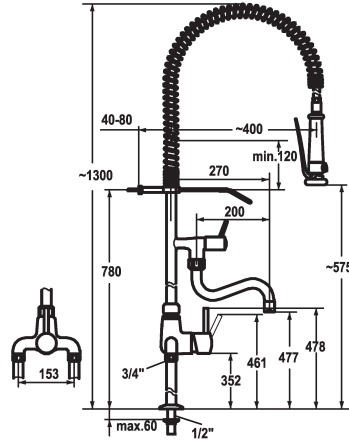

Modell-Linie: GASTRO | 24.503.124.000

Umyvadlové armatury | Hydraulické armatury

KWC-No.

121296
chromeline, AD 153, A 200, B 270

121297
chromeline, AD 153, A 300, B 370

Projection_A

A200/A400

A300/A400

- * Lever mixer
- * Suspension spring
- * TouchProtect - anti-scald protection thanks to the "double skin" principle
- * Intrinsicly safe against backflow
- * Swivel spout
 - with adjustable gland
 - Jet regulator
- * Pre-rinse spray
 - with integrated delayed closing device to minimize water hammer with valve maintenance unit for cleaning

- SprayClean - easy to clean and actively prevents limescale buildup
- SprayLock - lockable jet spray
- PowerClean - needle spray mode
- * OptimalSpace - ample space for washing or working
- * KWC cartridge XL 46 - high capacity
 - with ceramic discs
 - flow rate and temperature continuously variable
 - temperature limitation
- * Pillar connections 1/2" x 3/4" L 340
- * Mounting hole size $\varnothing 22$ mm

Technické údaje

A_Spout_Spray
A_Spray (kitchen)
ATT-KWC-AUSLAUF
Kitchen_spray
Projection_B
ATT-KWC-FARBCODE
Installation_type
Faucet_typ
Measure_Height
G_Acoustic group
Projection_A
Connection measure
ATT-KWC-MASS-WASSERAUSTRITT
Material