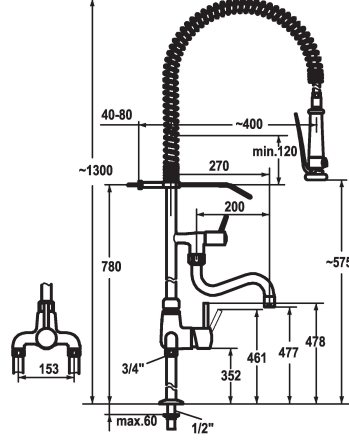

KWC GASTRO Lever mixer - Commercial kitchen

Modell-Linie: GASTRO | 24.503.124.000
Taps | Manual taps

KWC-No.

121296
chromeline, AD 153, A 200, B 270

121297
chromeline, AD 153, A 300, B 370

Projection_A

A 200 / A 400

- SprayClean - easy to clean and actively prevents limescale buildup
- SprayLock - lockable jet spray
- PowerClean - needle spray mode
- * OptimalSpace - ample space for washing or working
- * KWC cartridge XL 46 - high capacity
 - with ceramic discs
 - flow rate and temperature continuously variable
 - temperature limitation
- * Pillar connections 1/2" x 3/4" L 340
- * Mounting hole size $\varnothing 22$ mm

Technical Data

Flow rate	34 l/min (3 bar)
Spray: Flow rate	15 l/min (3 bar)
Spout	fixed
Kitchen_spray	Pre-rinse spray
Projection B	B 270
Color code	chrome
Installation_type	Pillar installation
Faucet_typ	Faucet
Dimension Height	1300
Acoustic group	Mains receiver1
Projection_A	A 200 / A 400
Connection measure	153
Dimension Water outlet	270/575
material	Brass

Flow rate	34 l/min (3 bar)
Spray: Flow rate	15 l/min (3 bar)
Spout	fixed
Kitchen_spray	Pre-rinse spray
Projection B	B 270
Color code	chrome
Installation_type	Pillar installation
Faucet_typ	Faucet
Dimension Height	1300
Acoustic group	Mains receiver1
Projection_A	A 200 / A 400
Connection measure	153
Dimension Water outlet	270/575
material	Brass