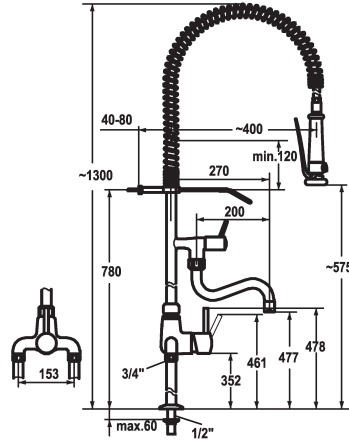

#### KWC-No.

**121296**  
chromeline, AD 153, A 200, B 270

**121297**  
chromeline, AD 153, A 300, B 370

- SprayClean - easy to clean and actively prevents limescale buildup
- SprayLock - lockable jet spray
- PowerClean - needle spray mode
- \* OptimalSpace - ample space for washing or working
- \* KWC cartridge XL 46 - high capacity
  - with ceramic discs
  - flow rate and temperature continuously variable
  - temperature limitation
- \* Pillar connections 1/2" x 3/4" L 340
- \* Mounting hole size  $\varnothing 22$  mm

#### Technical Data

Flow rate	34 l/min (3 bar)
Spray: Flow rate	15 l/min (3 bar)
Spout	fixed
Kitchenspray	Pre-rinse spray
Projection B	B 270
Color code	chromeline
Installation type	Pillar installation
Faucet_typ	Faucet
Dimension Height	1300
Acoustic group	2
Projection A	A 200 / A 400
Connection measure	153
Dimension Water outlet	270/575
material	Brass

Flow rate	34 l/min (3 bar)
Spray: Flow rate	15 l/min (3 bar)
Spout	fixed
Kitchenspray	Pre-rinse spray
Projection B	B 270
Color code	chromeline
Installation type	Pillar installation
Faucet	Faucet
Dimension Height	1300
Acoustic group	2
Projection A	A 200 / A 400
Connection measure	153
Dimension Water outlet	270/575
material	Brass