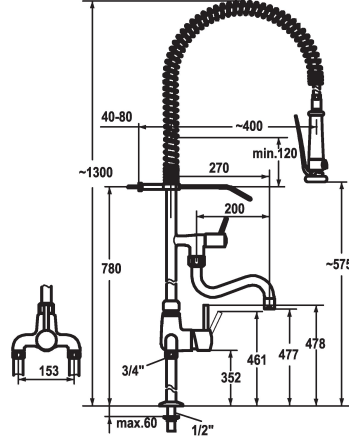

KWC Suurkeittiövipuhana esipesusuihkulla GASTRO

Modell-Linie: GASTRO | 24.503.124.000

Hanat | Käsikäyttöiset hanat

KWC-No.

121296

GASTRO Suurkeittiövipuhana esipesusuihkulla

121297

chromeline, AD 153, A 300, B 370

Projection_A

A200/A400

A300/A400

- * Lever mixer
- * Suspension spring
- * TouchProtect - anti-scald protection thanks to the "double skin" principle
- * Intrinsically safe against backflow
- * Swivel spout
 - with adjustable gland
 - Jet regulator
- * Pre-rinse spray
 - with integrated delayed closing device to minimize water hammer with valve maintenance unit for cleaning

- SprayClean - easy to clean and actively prevents limescale buildup
- SprayLock - lockable jet spray
- PowerClean - needle spray mode
- * OptimalSpace - ample space for washing or working
- * KWC cartridge XL 46 - high capacity
 - with ceramic discs
 - flow rate and temperature continuously variable
 - temperature limitation
- * Pillar connections 1/2" x 3/4" L 340
- * Mounting hole size ø22 mm

Tekniset tiedot

A_Spout_Spray
A_Spray (kitchen)
Spout
Kitchen_spray
Projection_B
ATT-KWC-FARBCODE
Installation_type
Faucet_typ
Measure_Height
G_Acoustic group
Projection_A
Connection measure
ATT-KWC-MASS-WASSERAUSTRITT
Materiaali
lviCode