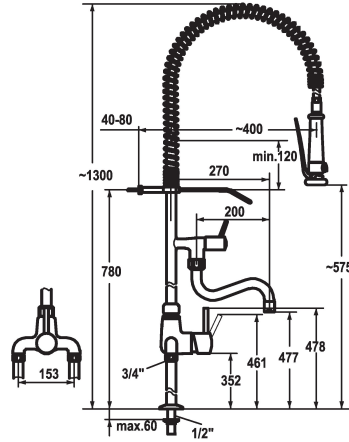

Modell-Linie: GASTRO | 24.503.124.000

Kranar | Hydraulické armatury

KWC-No.

121296
chromeline, AD 153, A 200, B 270

121297
chromeline, AD 153, A 300, B 370

Projection_A

A200/A400

A300/A400

- SprayClean - easy to clean and actively prevents limescale buildup
- SprayLock - lockable jet spray
- PowerClean - needle spray mode
- * OptimalSpace - ample space for washing or working
- * KWC cartridge XL 46 - high capacity
 - with ceramic discs
 - flow rate and temperature continuously variable
 - temperature limitation
- * Pillar connections 1/2" x 3/4" L 340
- * Mounting hole size $\varnothing 22$ mm

Technical Data

A_Spout_Spray

34 l/min (3 bar)

A_Spray (kitchen)

15 l/min (3 bar)

ATT-KWC-AUSLAUF

fest

Kitchen_spray

153

ATT-KWC-MASS-WASSERAUSTRITT

270/575

Material

Mässing