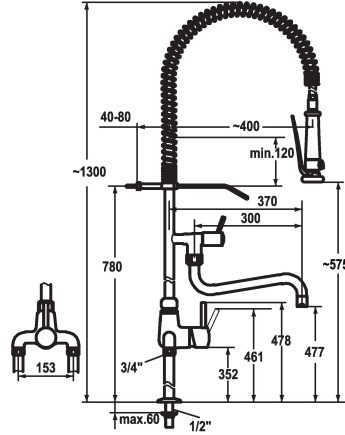

#### KWC-No.

**121296**  
chromeline, AD 153, A 200, B 270

**121297**  
chromeline, AD 153, A 300, B 370

- SprayClean - easy to clean and actively prevents limescale buildup
- SprayLock - lockable jet spray
- PowerClean - needle spray mode
- \* OptimalSpace - ample space for washing or working
- \* KWC cartridge XL 46 - high capacity
  - with ceramic discs
  - flow rate and temperature continuously variable
  - temperature limitation
- \* Pillar connections 1/2" x 3/4" L 340
- \* Mounting hole size ø22 mm

#### Technical Data

Flow rate	34 l/min (3 bar)
Spray: Flow rate	15 l/min (3 bar)
Spout	fixed
Kitchen_spray	Pre-rinse spray
Projection B	B 370
Color code	chrome
Installation_type	Pillar installation
Faucet_typ	Faucet
Dimension Height	1300
Acoustic group	Mains receiver1
Projection_A	A 300 / A 400
Connection measure	153
Dimension Water outlet	477/580
material	Brass

Flow rate	34 l/min (3 bar)
Spray: Flow rate	15 l/min (3 bar)
Spout	fixed
Kitchen_spray	Pre-rinse spray
Projection B	B 370
Color code	chrome
Installation_type	Pillar installation
Faucet_typ	Faucet
Dimension Height	1300
Acoustic group	Mains receiver1
Projection_A	A 300 / A 400
Connection measure	153
Dimension Water outlet	477/580
material	Brass