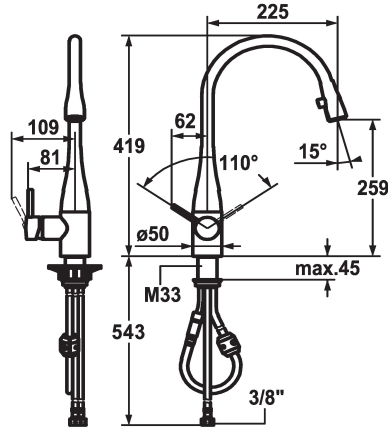

KWC EVE Lever mixer - Kitchen

Modell-Linie: EVE | 10.111.103.700FL
Umyvadlové armatury | Hydraulické armatury

KWC-No.

121241
chromeline, A 225, flexible connection hoses

121326
stainless steel, A 225, flexible connection hoses

- * Lever mixer
- * Lever installation possible on the right or left side
- * Pull-out aerator covered
- Neoperl® Caché®
- up to 600 mm pull-out length
- hose surface to fit faucet surface
- * Hose guide, swivelling 320°

ATT-KWC-FARBCODE

chromeline

stainless steel

- * KWC cartridge M 35
- with ceramic discs
- flow rate and temperature continuously variable
- * Flexible connection hoses 1/2"
- * Fastening by means of threaded sleeve M33 x 1.5
- * Mounting hole size ø35 mm

11 l/min (3 bar)
Flexible_Anschlusschläuche
schwenkbar
seitenbedient
Auszugauslauf
stainless steel
Standmontage
01
419
yes
A225
B
259
ROSTFREIER_STAHL

Náhradní díly

KWC EVE

Lever mixer - Kitchen

Modell-Linie: EVE | 10.111.103.700FL