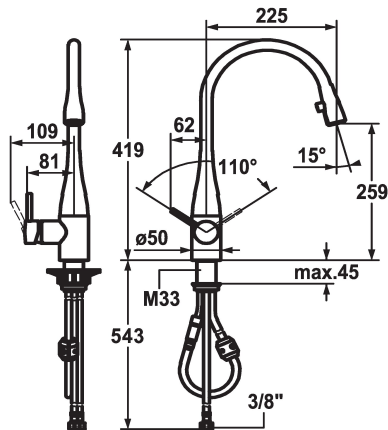

## KWC EVE Lever mixer - Kitchen

Modell-Linie: EVE | 10.111.103.700FL  
Armatura umywalkowa | Armatura jednouchwykowa

### KWC-No.

**121241**  
chromeline, A 225, flexible connection hoses

**121326**  
stainless steel, A 225, flexible connection hoses

- \* Lever mixer
- \* Lever installation possible on the right or left side
- \* Pull-out aerator covered
- Neoperl® Caché®
- up to 600 mm pull-out length
- hose surface to fit faucet surface
- \* Hose guide, swivelling 320°

### ATT-KWC-FARBCODE

chromeline

stainless steel

- \* KWC cartridge M 35
- with ceramic discs
- flow rate and temperature continuously variable
- \* Flexible connection hoses 1/2"
- \* Fastening by means of threaded sleeve M33 x 1.5
- \* Mounting hole size ø35 mm

### Dane techniczne

A_Spout_Spray
Connection
ATT-KWC-AUSLAUF
Handling
Kitchen_spray
ATT-KWC-FARBCODE
Installation_type
Faucet_typ
Dimension Height
G_Acoustic group
Projection_A
EnergyLabelCH
ATT-KWC-MASS-WASSERAUSTRITT
Materiał