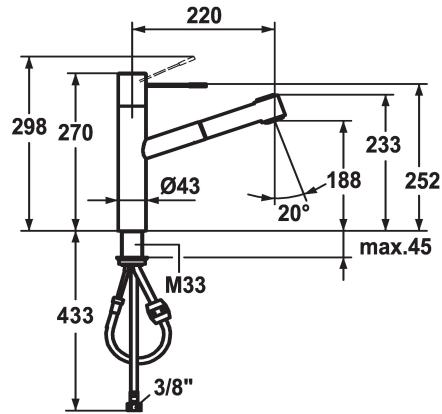

KWC ONO Lever mixer - Kitchen

Modell-Linie: ONO | 10.151.033.700FL
Taps | Manual taps

KWC-No.

121488
stainless steel, A 220, flexible connection hoses

121791
chromeline, A 220, flexible connection hoses

Color code

stainless steel

chromeline

- * Lever mixer
- * Surgical-grade hardened stainless steel lever
- * TouchProtect - anti-scald protection thanks to the "double skin" principle
- * Pull-out spray
 - SprayClean - easy to clean and actively prevents limescale buildup
 - up to 700 mm pull-out length
 - PowerClean - needle spray mode, with automatic diverter reset

- hose surface to fit faucet surface
- * Hose guide, swivelling 105°
- * EasyLock - a pull-out spray that easily slides back into place
- * KWC cartridge M 35 H
 - with ceramic discs
 - flow rate and temperature continuously variable
- * Flexible connection hoses 3/8"
- * Fastening by means of threaded sleeve M33 x 1.5
- * Mounting hole size ø35 mm

Technical Data

Flow rate needle spray
Flow rate normal spray
Connection
Spout
Handling
Kitchenspray
Color code
Installation type
Faucet_typ
Measure Height
Acoustic group
Projection A
Energy label
Dimension Water outlet
material