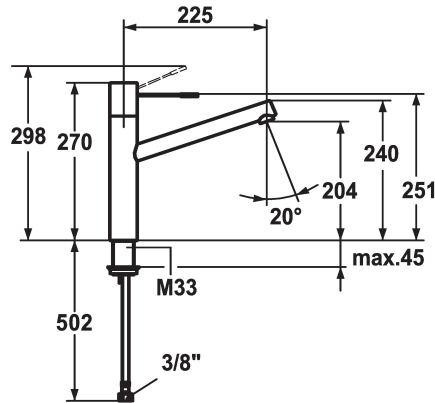

KWC ONO Lever mixer - Kitchen

Modell-Linie: ONO | 10.151.023.700FL
Umyvadlové armatury | Hydraulické armatury

KWC-No.

121492
stainless steel, A 225, flexible connection hoses

121794
chromeline, A 225, flexible connection hoses

- * Lever mixer
- * Surgical-grade hardened stainless steel lever
- * Swivel spout 270°
- Neoperl® Caché®
- * KWC cartridge M 35 H

ATT-KWC-FARBCODE

stainless steel

chromeline

- with ceramic discs
- flow rate and temperature continuously variable
- * Flexible connection hoses 3/8"
- * Fastening by means of threaded sleeve M33 x 1.5
- * Mounting hole size ø35 mm

Measure_Height

G_Acoustic group

Projection_A

EnergyLabelCH

ATT-KWC-MASS-WASSERAUSTRITT

Materiál

12 l/min (3 bar)

Flexible_Anschlusschläuche

schwenkbar

topbedient

stainless steel

Standmontage

01

270

yes

A225