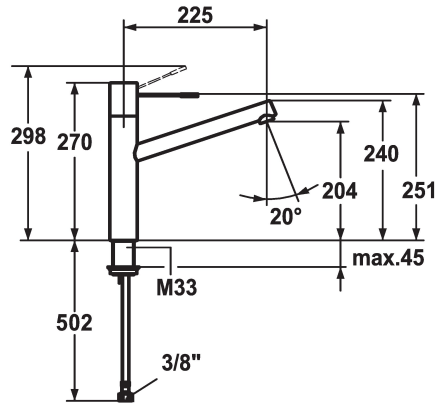

KWC ONO Lever mixer - Kitchen

Modell-Linie: ONO | 10.151.023.700FL
Taps | Manual taps

KWC-No.

121492
stainless steel, A 225, flexible connection hoses

121794
chromeline, A 225, flexible connection hoses

- * Lever mixer
- * Surgical-grade hardened stainless steel lever
- * Swivel spout 270°
- Neoperl® Caché®
- * KWC cartridge M 35 H

Color code

stainless steel

chromeline

- with ceramic discs
- flow rate and temperature continuously variable
- * Flexible connection hoses 3/8"
- * Fastening by means of threaded sleeve M33 x 1.5
- * Mounting hole size ø35 mm

Technical Data

Flow rate
Connection
Spout
Handling
Color code
Installation type
Faucet_typ
Measure Height
Acoustic group
Projection A
Energy label
Dimension Water outlet
material

12 l/min (3 bar)
Flexible connection hoses
swivel
top lever
stainless steel
Pillar installation
Faucet
270
yes
A 225
C
204
stainless steel