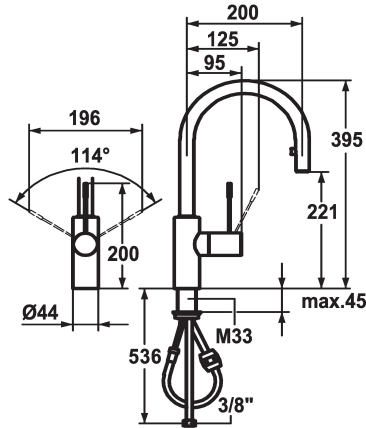

KWC ONO

Lever mixer - Kitchen

Modell-Linie: ONO | 10.151.102.700FL

Umyvadlové armatury | Hydraulické armatury

KWC-No.

121496
stainless steel, A 200, flexible connection hoses

121797
chromeline, A 200, flexible connection hoses

ATT-KWC-FARBCODE

stainless steel

chromeline

- * Lever mixer
- * Lever installation possible on the right or left side
- * Surgical-grade hardened stainless steel lever
- * TouchProtect - anti-scald protection thanks to the "double skin" principle
- * Pull-out aerator covered
- Neoperl® Caché®
- up to 700 mm pull-out length
- hose surface to fit faucet surface
- * Hose guide, swivelling 360°

- * EasyLock - a pull-out spray that easily slides back into place
- * OptimalSpace - ample space for washing or working
- * KWC cartridge M 35 H
- with ceramic discs
- flow rate and temperature continuously variable
- * Flexible connection hoses 3/8"
- * Fastening by means of threaded sleeve M33 x 1.5
- * Mounting hole size ø35 mm
- * To be ordered separately (optional or if necessary):
- Short lever, L 70 mm Z.535.995

9 l/min (3 bar)
Flexible_Anschlussschläuche
schwenkbar
seitenbedient
Auszugauslauf
stainless steel
Standmontage
01
395
2
A200
B
221
ROSTFREIER_STAHL