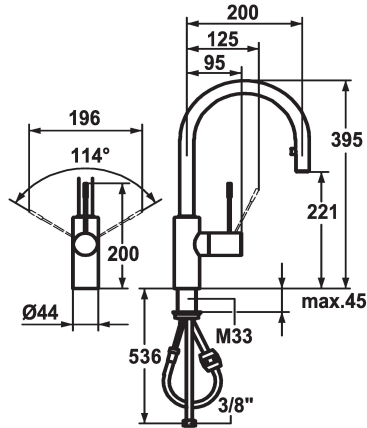

KWC ONO Lever mixer - Kitchen

Modell-Linie: ONO | 10.151.102.700FL
Taps | Manual taps

KWC-No.

121496
stainless steel, A 200, flexible connection hoses

121797
chromeline, A 200, flexible connection hoses

Color code

stainless steel

chromeline

- * Lever mixer
- * Lever installation possible on the right or left side
- * Surgical-grade hardened stainless steel lever
- * TouchProtect - anti-scald protection thanks to the "double skin" principle
- * Pull-out aerator covered
 - Neoperl® Caché®
 - up to 700 mm pull-out length
 - hose surface to fit faucet surface
- * Hose guide, swivelling 360°

- * EasyLock - a pull-out spray that easily slides back into place
- * OptimalSpace - ample space for washing or working
- * KWC cartridge M 35 H
 - with ceramic discs
 - flow rate and temperature continuously variable
- * Flexible connection hoses 3/8"
- * Fastening by means of threaded sleeve M33 x 1.5
- * Mounting hole size ø35 mm
- * To be ordered separately (optional or if necessary):
 - Short lever, L 70 mm Z.535.995

Technical Data

Flow rate
Connection
Spout
Handling
Kitchenspray
Color code
Installation type
Faucet_typ
Dimension Height
Acoustic group
Projection A
Energy label
Dimension Water outlet
material

9 l/min (3 bar)
Flexible connection hoses
swivel
side lever
Pull-out aerator
stainless steel
Pillar installation
Faucet
395
2
A 200
B
221
ROSTFREIER_STAHL