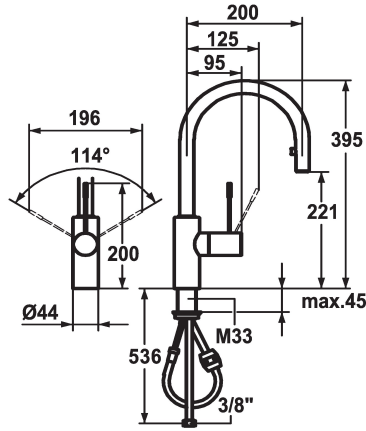

KWC ONO Lever mixer - Kitchen

Modell-Linie: ONO | 10.151.102.700FL
Kranar | Hydraulické armatúry

KWC-No.

121496
stainless steel, A 200, flexible connection hoses

121797
chromeline, A 200, flexible connection hoses

- * Lever mixer
- * Lever installation possible on the right or left side
- * Surgical-grade hardened stainless steel lever
- * TouchProtect - anti-scald protection thanks to the "double skin" principle
- * Pull-out aerator covered
 - Neoperl® Caché®
 - up to 700 mm pull-out length
 - hose surface to fit faucet surface
- * Hose guide, swivelling 360°

ATT-KWC-FARBCODE

stainless steel

chromeline

- * EasyLock - a pull-out spray that easily slides back into place
- * OptimalSpace - ample space for washing or working
- * KWC cartridge M 35 H
 - with ceramic discs
 - flow rate and temperature continuously variable
- * Flexible connection hoses 3/8"
- * Fastening by means of threaded sleeve M33 x 1.5
- * Mounting hole size ø35 mm
- * To be ordered separately (optional or if necessary):
 - Short lever, L 70 mm Z.535.995

9 l/min (3 bar)
Flexible_Anschlussschläuche
schwenkbar
seitenbedient
Auszugauslauf
stainless steel
Standmontage
01
395
2
A200
B
221
ROSTFREIER_STAHL