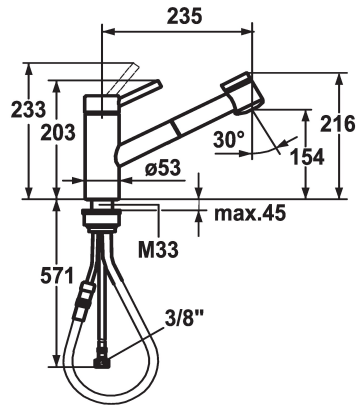

KWC INOX Lever mixer - Kitchen

Modell-Linie: INOX | 10.271.033.736FL
Taps | Manual taps

KWC-No.

121509

stainless steel/matte black, A 235, flexible connection hoses

* Lever mixer

* Pull-out spray

- SprayClean - easy to clean and actively prevents limescale buildup

- up to 700 mm pull-out length

- SprayLock - lockable jet spray

- PowerClean - needle spray mode, with automatic diverter reset

- hose surface to fit faucet surface

* Hose guide, swivelling 130°

* KWC cartridge L 39 - universal

- with ceramic discs

- flow rate and temperature continuously variable

- temperature and flow rate limitation

* Flexible connection hoses 3/8"

* Fastening by means of threaded sleeve M33 x 1.5

* Mounting hole size ø35 mm

A 235

Energy Label

C

Dimension Water outlet

154

material

ROSTFREIER_STAHL

Spare Parts