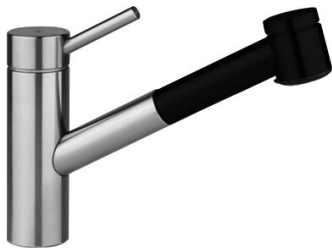

KWC INOX Lever mixer - Kitchen

Modell-Linie: INOX | 10.271.033.736FL
Taps | Manual taps

KWC-No.

121509

stainless steel/matte black, A 235, flexible connection hoses

* Lever mixer

* Pull-out spray

- SprayClean - easy to clean and actively prevents limescale buildup

- up to 700 mm pull-out length

- SprayLock - lockable jet spray

- PowerClean - needle spray mode, with automatic diverter reset

- hose surface to fit faucet surface

* Hose guide, swivelling 130°

* KWC cartridge L 39 - universal

- with ceramic discs

- flow rate and temperature continuously variable

- temperature and flow rate limitation

* Flexible connection hoses 3/8"

* Fastening by means of threaded sleeve M33 x 1.5

* Mounting hole size ø35 mm

swivel

Handling

top lever

Kitchen_spray

Pull-out spray

Color code

stainless steel/matte black

Installation_type