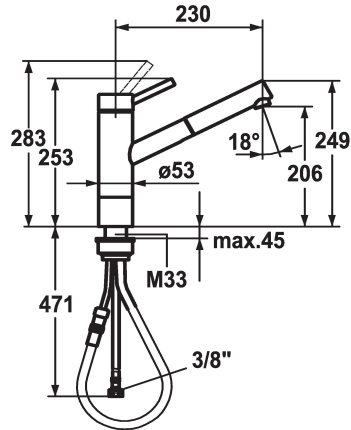

KWC INOX Lever mixer - Kitchen

Modell-Linie: INOX | 10.271.303.700FL
Taps | Manual taps

KWC-No.

121517
stainless steel, A 230, flexible connection hoses

- * Lever mixer
- * Socket 50 mm
- * TouchProtect - anti-scald protection thanks to the "double skin" principle
- * Pull-out aerator
 - Neoperl® Cascade®
 - up to 700 mm pull-out length
 - hose surface to fit faucet surface
- * Hose guide, swivelling 130°

- * EasyLock - a pull-out spray that easily slides back into place
- * OptimalSpace - ample space for washing or working
- * KWC cartridge L 39 - universal
 - with ceramic discs
 - flow rate and temperature continuously variable
 - temperature and flow rate limitation
- * Flexible connection hoses 3/8"
- * Fastening by means of threaded sleeve M33 x 1.5
- * Mounting hole size ø35 mm

Technical Data

Flow rate
Connection
Spout
Handling
Kitchenspray
Color code
Installation type
Faucet_typ
Measure Height
Acoustic group
Projection A
Energy label
Dimension Water outlet
material

12 l/min (3 bar)
Flexible connection hoses
swivel
top lever
Pull-out aerator
stainless steel
Pillar installation
Faucet
253
yes
A 230
C
206
ROSTFREIER_STAHL

Spare Parts

KWC INOX
Lever mixer - Kitchen

Modell-Linie: INOX | 10.271.303.700FL
Taps | Manual taps

Cartridge L 39 - universal

536591
K.32.60.00
