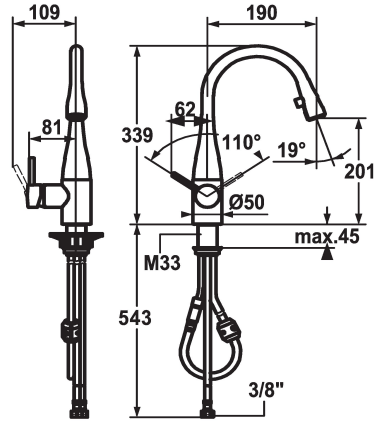

KWC EVE

Lever mixer - Kitchen

Modell-Linie: EVE | 10.111.102.700FL
Umyvadlové armatury | Hydraulické armatury

KWC-No.

121617
stainless steel, A 190, flexible connection hoses

121619
chromeline, A 190, flexible connection hoses

- * Lever mixer
- * Lever installation possible on the right or left side
- * TouchProtect - anti-scald protection thanks to the "double skin" principle
- * Pull-out aerator covered
 - Neoperl® Caché®
 - up to 600 mm pull-out length
 - hose surface to fit faucet surface

ATT-KWC-FARBCODE

stainless steel

chromeline

- * Hose guide, swivelling 320°
- * EasyLock - a pull-out spray that easily slides back into place
- * KWC cartridge M 35
 - with ceramic discs
 - flow rate and temperature continuously variable
- * Flexible connection hoses 3/8"
- * Fastening by means of threaded sleeve M33 x 1.5
- * Mounting hole size ø35 mm

Faucet_typ

Measure_Height

G_Acoustic_group

Projection_A

EnergyLabelCH

ATT-KWC-MASS-WASSERAUSTRITT

Materiál

11 l/min (3 bar)