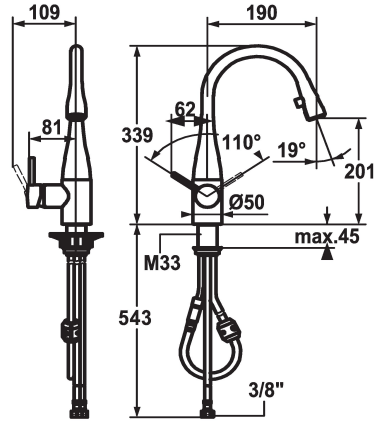

KWC EVE Lever mixer - Kitchen

Modell-Linie: EVE | 10.111.102.700FL
Taps | Manual taps

KWC-No.

121617
stainless steel, A 190, flexible connection hoses

121619
chromeline, A 190, flexible connection hoses

Color code

stainless steel

chromeline

- * Lever mixer
- * Lever installation possible on the right or left side
- * TouchProtect - anti-scald protection thanks to the "double skin" principle
- * Pull-out aerator covered
 - Neoperl® Caché®
 - up to 600 mm pull-out length
 - hose surface to fit faucet surface

- * Hose guide, swivelling 320°
- * EasyLock - a pull-out spray that easily slides back into place
- * KWC cartridge M 35
 - with ceramic discs
 - flow rate and temperature continuously variable
- * Flexible connection hoses 3/8"
- * Fastening by means of threaded sleeve M33 x 1.5
- * Mounting hole size ø35 mm

Technical Data

Flow rate
Connection
Spout
Handling
Kitchenspray
Color code
Installation type
Faucet_typ
Dimension Height
Acoustic group
Projection A
Energy label
Dimension Water outlet
material

11 l/min (3 bar)
Flexible connection hoses
swivel
side lever
Pull-out aerator
stainless steel
Pillar installation
Faucet
339
yes
A 190
B
201
stainless steel