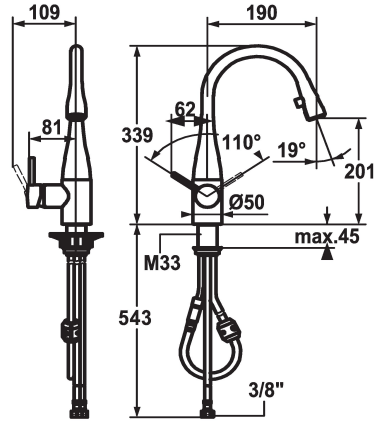

KWC EVE Lever mixer - Kitchen

Modell-Linie: EVE | 10.111.102.700FL
Hanat | Käsikäyttöiset hanat

KWC-No.

121617
stainless steel, A 190, flexible connection hoses

121619
chromeline, A 190, flexible connection hoses

- * Lever mixer
- * Lever installation possible on the right or left side
- * TouchProtect - anti-scald protection thanks to the "double skin" principle
- * Pull-out aerator covered
 - Neoperl® Caché®
 - up to 600 mm pull-out length
 - hose surface to fit faucet surface

ATT-KWC-FARBCODE

stainless steel

chromeline

- * Hose guide, swivelling 320°
- * EasyLock - a pull-out spray that easily slides back into place
- * KWC cartridge M 35
 - with ceramic discs
 - flow rate and temperature continuously variable
- * Flexible connection hoses 3/8"
- * Fastening by means of threaded sleeve M33 x 1.5
- * Mounting hole size ø35 mm

Faucet_typ

Measure_Height

G_Acoustic group

Projection_A

EnergyLabelCH

ATT-KWC-MASS-WASSERAUSTRITT

Materiaali

lviCode