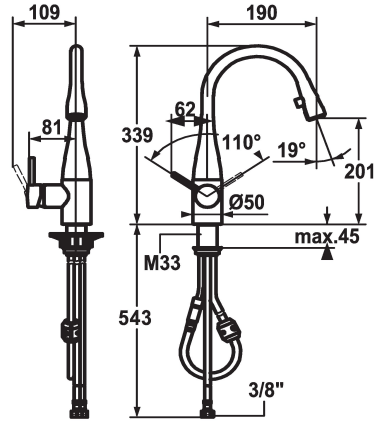

KWC EVE

Lever mixer - Kitchen

Modell-Linie: EVE | 10.111.102.700FL

Armatura umywalkowa | Armatura jednouchwytowa

KWC-No.

121617
stainless steel, A 190, flexible connection hoses

121619
chromeline, A 190, flexible connection hoses

- * Lever mixer
- * Lever installation possible on the right or left side
- * TouchProtect - anti-scald protection thanks to the "double skin" principle
- * Pull-out aerator covered
 - Neoperl® Caché®
 - up to 600 mm pull-out length
 - hose surface to fit faucet surface

ATT-KWC-FARBCODE

stainless steel

chromeline

- * Hose guide, swivelling 320°
- * EasyLock - a pull-out spray that easily slides back into place
- * KWC cartridge M 35
 - with ceramic discs
 - flow rate and temperature continuously variable
- * Flexible connection hoses 3/8"
- * Fastening by means of threaded sleeve M33 x 1.5
- * Mounting hole size ø35 mm

11 l/min (3 bar)
Flexible_Anschlusschläuche
schwenkbar
seitenbedient
Auszugauslauf
stainless steel
Standmontage
01
339
1
A190
B
201
ROSTFREIER_STAHL

Części zamienne

KWC EVE

Lever mixer - Kitchen

Modell-Linie: EVE | 10.111.102.700FL