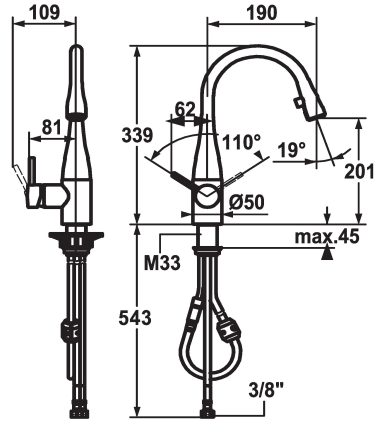

KWC EVE

Lever mixer - Kitchen

Modell-Linie: EVE | 10.111.102.000FL

Armatura umywalkowa | Armatura jednouchwytowa

KWC-No.

121617

stainless steel, A 190, flexible connection hoses

121619

chromeline, A 190, flexible connection hoses

* Lever mixer

* Lever installation possible on the right or left side

* TouchProtect - anti-scald protection thanks to the "double skin" principle

* Pull-out aerator covered

- Neoperl® Caché®

- up to 600 mm pull-out length

- hose surface to fit faucet surface

ATT-KWC-FARBCODE

stainless steel

chromeline

* Hose guide, swivelling 320°

* EasyLock - a pull-out spray that easily slides back into place

* KWC cartridge M 35

- with ceramic discs

- flow rate and temperature continuously variable

* Flexible connection hoses 3/8"

* Fastening by means of threaded sleeve M33 x 1.5

* Mounting hole size ø35 mm

Dane techniczne