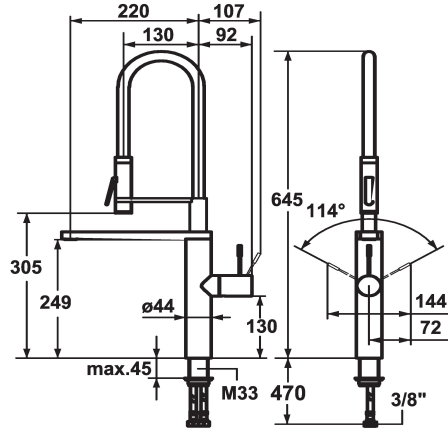

KWC ONO Lever mixer - Kitchen

Modell-Linie: ONO | 10.151.423.000FL
Taps | Manual taps

KWC-No.

121753

chromeline, A 220, flexible connection hoses

122252

stainless steel, A 220, flexible connection hoses

Color code

chrome

stainless steel

- * Lever mixer
- * HighFlex patented spring hose technology
- * Lever installation possible on the right or left side
- * Surgical-grade hardened stainless steel lever
- * TouchProtect - anti-scald protection thanks to the "double skin" principle
- * Integrated vacuum diversion
- * EasyLock - a pull-out spray that easily slides back into place
- * Swivel spout 360°
- Neoperl® SLIM®
- * Professional spray 360° turn
- SprayClean - easy to clean and actively prevents limescale

- buildup
- PowerClean - needle spray mode
- * OptimalSpace - ample space for washing or working
- * KWC cartridge M 35 H
- with ceramic discs
- flow rate and temperature continuously variable
- * Flexible connection hoses 3/8"
- * Fastening by means of threaded sleeve M33 x 1.5
- * Mounting hole size ø35 mm
- * Scope of delivery:
- Spray holder Z.535.963

Technical Data

Flow rate
Spray: Flow rate
Connection
Spout
Handling
Kitchen_spray
Color code
Installation_type
Faucet_typ
Dimension Height
Acoustic group
Projection_A
Energy Label
Dimension Water outlet
material