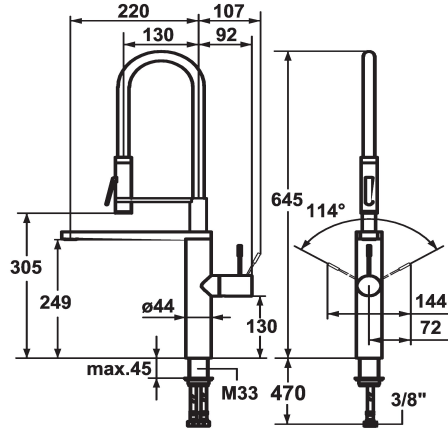

KWC ONO Lever mixer - Kitchen

Modell-Linie: ONO | 10.151.423.000FL
Taps | Manual taps

KWC-No.

121753
chromeline, A 220, flexible connection hoses

122252
stainless steel, A 220, flexible connection hoses

Color code

chromeline

stainless steel

- * Lever mixer
- * HighFlex patented spring hose technology
- * Lever installation possible on the right or left side
- * Surgical-grade hardened stainless steel lever
- * TouchProtect - anti-scald protection thanks to the "double skin" principle
- * Integrated vacuum diversion
- * EasyLock - a pull-out spray that easily slides back into place
- * Swivel spout 360°
- Neoperl® SLIM®
- * Professional spray 360° turn
- SprayClean - easy to clean and actively prevents limescale

- buildup
- PowerClean - needle spray mode
- * OptimalSpace - ample space for washing or working
- * KWC cartridge M 35 H
- with ceramic discs
- flow rate and temperature continuously variable
- * Flexible connection hoses 3/8"
- * Fastening by means of threaded sleeve M33 x 1.5
- * Mounting hole size ø35 mm
- * Scope of delivery:
- Spray holder Z.535.963

Technical Data

Flow rate
Spray: Flow rate
Connection
Spout
Handling
Kitchenspray
Color code
Installation type
Faucet_typ
Dimension Height
Acoustic group
Projection A
Energy label
Dimension Water outlet
material