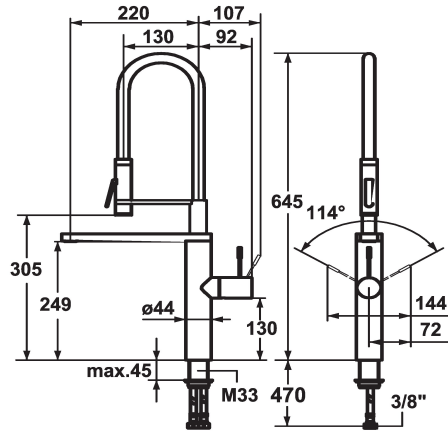

KWC ONO Lever mixer - Kitchen

Modell-Linie: ONO | 10.151.423.000FL
Taps | Manual taps

KWC-No.

121753
chromeline, A 220, flexible connection hoses

122252
stainless steel, A 220, flexible connection hoses

Color code

chromeline

stainless steel

- * Lever mixer
- * HighFlex patented spring hose technology
- * Lever installation possible on the right or left side
- * Surgical-grade hardened stainless steel lever
- * TouchProtect - anti-scald protection thanks to the "double skin" principle
- * Integrated vacuum diversion
- * EasyLock - a pull-out spray that easily slides back into place
- * Swivel spout 360°
- Neoperl® SLIM®
- * Professional spray 360° turn
- SprayClean - easy to clean and actively prevents limescale

- buildup
- PowerClean - needle spray mode
- * OptimalSpace - ample space for washing or working
- * KWC cartridge M 35 H
- with ceramic discs
- flow rate and temperature continuously variable
- * Flexible connection hoses 3/8"
- * Fastening by means of threaded sleeve M33 x 1.5
- * Mounting hole size ø35 mm
- * Scope of delivery:
- Spray holder Z.535.963

Technical Data

Flow rate
Spray: Flow rate
Connection
Spout
Handling
Kitchenspray
Color code
Installation type
Faucet_typ
Measure Height
Acoustic group
Projection A
Energy label
Dimension Water outlet
material