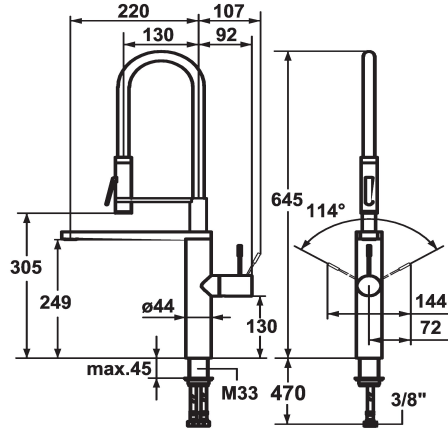

KWC ONO Lever mixer - Kitchen

Modell-Linie: ONO | 10.151.423.000FL
Kranar | Hydraulické armatúry

KWC-No.

121753
chromeline, A 220, flexible connection hoses

122252
stainless steel, A 220, flexible connection hoses

- * Lever mixer
- * HighFlex patented spring hose technology
- * Lever installation possible on the right or left side
- * Surgical-grade hardened stainless steel lever
- * TouchProtect - anti-scald protection thanks to the "double skin" principle
- * Integrated vacuum diversion
- * EasyLock - a pull-out spray that easily slides back into place
- * Swivel spout 360°
- Neoperl® SLIM®
- * Professional spray 360° turn
- SprayClean - easy to clean and actively prevents limescale

Technical Data

A_Spout_Spray
A_Spray (kitchen)
Connection
ATT-KWC-AUSLAUF
Handling
Kitchen_spray
ATT-KWC-FARBCODE
Installation_type
Faucet_typ
Measure_Height
G_Acoustic group
Projection_A
EnergyLabelCH
ATT-KWC-MASS-WASSERAUSTRITT
Material

ATT-KWC-FARBCODE

chromeline

stainless steel

- buildup
- PowerClean - needle spray mode
- * OptimalSpace - ample space for washing or working
- * KWC cartridge M 35 H
- with ceramic discs
- flow rate and temperature continuously variable
- * Flexible connection hoses 3/8"
- * Fastening by means of threaded sleeve M33 x 1.5
- * Mounting hole size ø35 mm
- * Scope of delivery:
- Spray holder Z.535.963