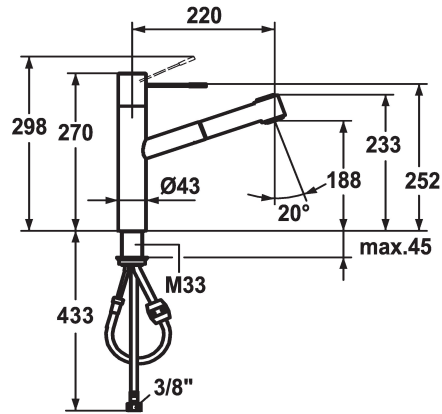

KWC ONO Lever mixer - Kitchen

Modell-Linie: ONO | 10.151.033.000FL
Taps | Manual taps

KWC-No.

121488
stainless steel, A 220, flexible connection hoses

121791
chromeline, A 220, flexible connection hoses

Color code

- hose surface to fit faucet surface
- * Hose guide, swivelling 105°
- * EasyLock - a pull-out spray that easily slides back into place
- * KWC cartridge M 35 H
 - with ceramic discs
 - flow rate and temperature continuously variable
- * Flexible connection hoses 3/8"
- * Fastening by means of threaded sleeve M33 x 1.5
- * Mounting hole size ø35 mm

Technical Data

Flow rate needle spray

13 l/min (3 bar)

Flow rate normal spray

12 l/min (3 bar)

Connection

Flexible connection hoses

Spout

A 220

Energy Label

B

Dimension Water outlet

188

material

MESSING