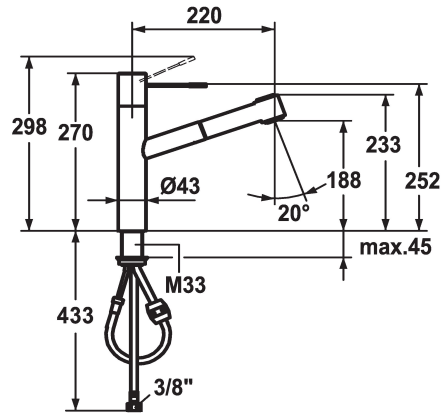

KWC ONO Lever mixer - Kitchen

Modell-Linie: ONO | 10.151.033.000FL
Taps | Manual taps

KWC-No.

121488
stainless steel, A 220, flexible connection hoses

121791
chromeline, A 220, flexible connection hoses

Color code

stainless steel

chromeline

- * Lever mixer
- * Surgical-grade hardened stainless steel lever
- * TouchProtect - anti-scald protection thanks to the "double skin" principle
- * Pull-out spray
 - SprayClean - easy to clean and actively prevents limescale buildup
 - up to 700 mm pull-out length
 - PowerClean - needle spray mode, with automatic diverter reset

- hose surface to fit faucet surface
- * Hose guide, swivelling 105°
- * EasyLock - a pull-out spray that easily slides back into place
- * KWC cartridge M 35 H
 - with ceramic discs
 - flow rate and temperature continuously variable
- * Flexible connection hoses 3/8"
- * Fastening by means of threaded sleeve M33 x 1.5
- * Mounting hole size ø35 mm

Technical Data

Flow rate needle spray
Flow rate normal spray
Connection
Spout
Handling
Kitchenspray
Color code
Installation type
Faucet_typ
Measure Height
Acoustic group
Projection A
Energy label
Dimension Water outlet
material