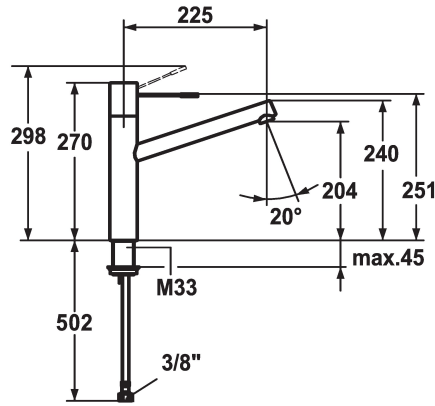

KWC ONO Lever mixer - Kitchen

Modell-Linie: ONO | 10.151.023.000FL
Armatura umywalkowa | Armatura jednouchwytywa

KWC-No.

121492
stainless steel, A 225, flexible connection hoses

121794
chromeline, A 225, flexible connection hoses

- * Lever mixer
- * Surgical-grade hardened stainless steel lever
- * Swivel spout 270°
- Neoperl® Caché®
- * KWC cartridge M 35 H

ATT-KWC-FARBCODE

stainless steel

chromeline

- with ceramic discs
- flow rate and temperature continuously variable
- * Flexible connection hoses 3/8"
- * Fastening by means of threaded sleeve M33 x 1.5
- * Mounting hole size ø35 mm

Dane techniczne

A_Spout_Spray
Connection
ATT-KWC-AUSLAUF
Handling
ATT-KWC-FARBCODE
Installation_type
Faucet_typ
Dimension Height
G_Acoustic group
Projection_A
EnergyLabelCH
ATT-KWC-MASS-WASSERAUSTRITT
Material

12 l/min (3 bar)
Flexible_Anschlusschläuche
schwenkbar
topbedient
chromeline
Standmontage
01
270
1
A225
C
204
Mosiqdz