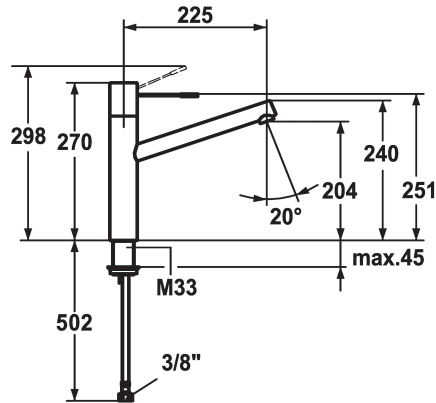

KWC ONO Lever mixer - Kitchen

Modell-Linie: ONO | 10.151.023.000FL
Kranar | Hydraulické armatúry

KWC-No.

121492
stainless steel, A 225, flexible connection hoses

121794
chromeline, A 225, flexible connection hoses

- * Lever mixer
- * Surgical-grade hardened stainless steel lever
- * Swivel spout 270°
- Neoperl® Caché®
- * KWC cartridge M 35 H

ATT-KWC-FARBCODE

stainless steel

chromeline

- with ceramic discs
- flow rate and temperature continuously variable
- * Flexible connection hoses 3/8"
- * Fastening by means of threaded sleeve M33 x 1.5
- * Mounting hole size ø35 mm

Measure_Height

G_Acoustic group

Projection_A

EnergyLabelCH

ATT-KWC-MASS-WASSERAUSTRITT

Material

12 l/min (3 bar)

Flexible_Anschlusschläuche

schwenkbar

topbedient

chromeline

Standmontage

01

270

1

A225