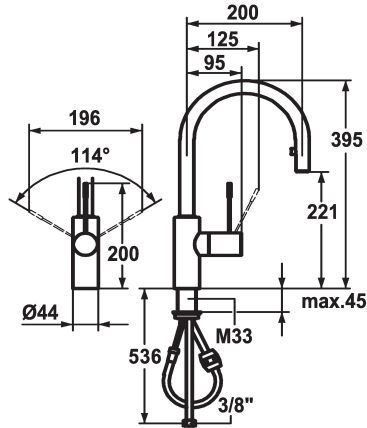

KWC ONO Lever mixer - Kitchen

Modell-Linie: ONO | 10.151.102.000FL
Taps | Manual taps

KWC-No.

121496
stainless steel, A 200, flexible connection hoses

121797
chromeline, A 200, flexible connection hoses

Color code

stainless steel

chromeline

- * Lever mixer
- * Lever installation possible on the right or left side
- * Surgical-grade hardened stainless steel lever
- * TouchProtect - anti-scald protection thanks to the "double skin" principle
- * Pull-out aerator covered
 - Neoperl® Caché®
 - up to 700 mm pull-out length
 - hose surface to fit faucet surface
- * Hose guide, swivelling 360°

- * EasyLock - a pull-out spray that easily slides back into place
- * OptimalSpace - ample space for washing or working
- * KWC cartridge M 35 H
 - with ceramic discs
 - flow rate and temperature continuously variable
- * Flexible connection hoses 3/8"
- * Fastening by means of threaded sleeve M33 x 1.5
- * Mounting hole size ø35 mm
- * To be ordered separately (optional or if necessary):
 - Short lever, L 70 mm Z.535.995

Technical Data

Flow rate
Connection
Spout
Handling
Kitchenspray
Color code
Installation type
Faucet_typ
Dimension Height
Acoustic group
Projection A
Energy label
Dimension Water outlet
material

10 l/min (3 bar)
Flexible connection hoses
swivel
side lever
Pull-out aerator
chromeline
Pillar installation
Faucet
395
2
A 200
B
221
Brass