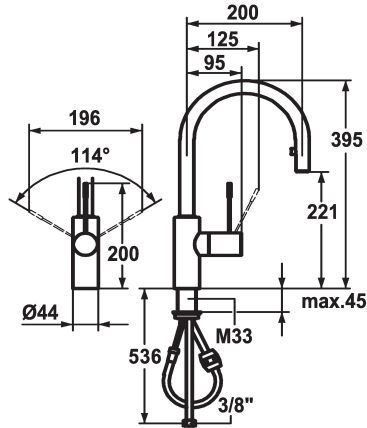

KWC ONO Lever mixer - Kitchen

Modell-Linie: ONO | 10.151.102.000FL
Taps | Manual taps

KWC-No.

121496
stainless steel, A 200, flexible connection hoses

121797
chromeline, A 200, flexible connection hoses

Color code

stainless steel

chromeline

- Lever mixer
- Lever installation possible on the right or left side
- Surgical-grade hardened stainless steel lever
- TouchProtect - anti-scald protection thanks to the "double skin" principle
- Pull-out aerator covered
  - Neoperl® Caché®
  - up to 700 mm pull-out length
  - hose surface to fit faucet surface
- Hose guide, swivelling 360°

- EasyLock - a pull-out spray that easily slides back into place
- OptimalSpace - ample space for washing or working
- KWC cartridge M 35 H
  - with ceramic discs
  - flow rate and temperature continuously variable
- Flexible connection hoses 3/8"
- Fastening by means of threaded sleeve M33 x 1.5
- Mounting hole size ø35 mm
- To be ordered separately (optional or if necessary):
  - Short lever, L 70 mm Z.535.995

Technical Data

Flow rate	10 l/min (3 bar)
Connection	Flexible connection hoses
Spout	swivel
Handling	side lever
Kitchenspray	Pull-out aerator
Color code	chromeline
Installation type	Pillar installation
Faucet_typ	Faucet
Measure Height	395
Acoustic group	2
Projection A	A 200
Energy label	B
Dimension Water outlet	221
material	Brass

Flow rate	10 l/min (3 bar)
Connection	Flexible connection hoses
Spout	swivel
Handling	side lever
Kitchenspray	Pull-out aerator
Color code	chromeline
Installation type	Pillar installation
Faucet_typ	Faucet
Measure Height	395
Acoustic group	2
Projection A	A 200
Energy label	B
Dimension Water outlet	221
material	Brass