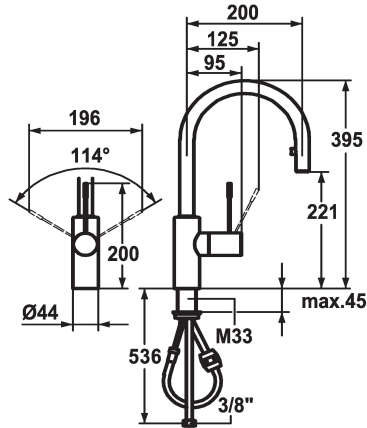

KWC ONO

Lever mixer - Kitchen

Modell-Linie: ONO | 10.151.102.000FL

Hanat | Käsikäyttöiset hanat

KWC-No.

121496
stainless steel, A 200, flexible connection hoses

121797
chromeline, A 200, flexible connection hoses

- * Lever mixer
- * Lever installation possible on the right or left side
- * Surgical-grade hardened stainless steel lever
- * TouchProtect - anti-scald protection thanks to the "double skin" principle
- * Pull-out aerator covered
 - Neoperl® Caché®
 - up to 700 mm pull-out length
 - hose surface to fit faucet surface
- * Hose guide, swivelling 360°

ATT-KWC-FARBCODE

stainless steel

chromeline

- * EasyLock - a pull-out spray that easily slides back into place
- * OptimalSpace - ample space for washing or working
- * KWC cartridge M 35 H
 - with ceramic discs
 - flow rate and temperature continuously variable
- * Flexible connection hoses 3/8"
- * Fastening by means of threaded sleeve M33 x 1.5
- * Mounting hole size ø35 mm
- * To be ordered separately (optional or if necessary):
 - Short lever, L 70 mm Z.535.995

10 l/min (3 bar)
Flexible_Anschlussschläuche
schwenkbar
seitenbedient
Auszugauslauf
chromeline
Standmontage
01
395
2
A200
B
221
Messinki
0