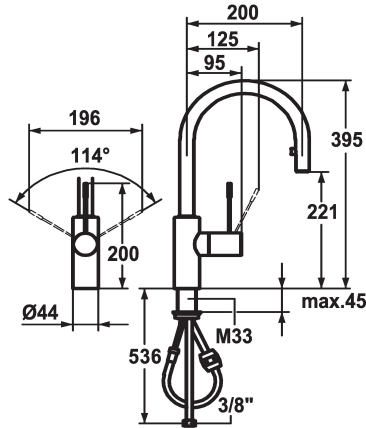

KWC ONO

Lever mixer - Kitchen

Modell-Linie: ONO | 10.151.102.000FL

Armatura umywalkowa | Armatura jednoczynkowa

KWC-No.

121496

stainless steel, A 200, flexible connection hoses

121797

chromeline, A 200, flexible connection hoses

ATT-KWC-FARBCODE

stainless steel

chromeline

- Lever mixer
- Lever installation possible on the right or left side
- Surgical-grade hardened stainless steel lever
- TouchProtect - anti-scald protection thanks to the "double skin" principle
- Pull-out aerator covered
- Neoperl® Caché®
- up to 700 mm pull-out length
- hose surface to fit faucet surface
- Hose guide, swivelling 360°

- EasyLock - a pull-out spray that easily slides back into place
- OptimalSpace - ample space for washing or working
- KWC cartridge M 35 H
- with ceramic discs
- flow rate and temperature continuously variable
- Flexible connection hoses 3/8"
- Fastening by means of threaded sleeve M33 x 1.5
- Mounting hole size ø35 mm
- To be ordered separately (optional or if necessary):
- Short lever, L 70 mm Z.535.995

Dane techniczne

A_Spout_Spray

10 l/min (3 bar)

Connection

Flexible_Anschlussschläuche

ATT-KWC-AUSLAUF

schwenkbar

Handling

seitenbedient

Kitchen_spray

Auszugauslauf

ATT-KWC-FARBCODE

chromeline

Installation_type

Standmontage

Faucet_typ

01

Dimension Height

395

G_Acoustic group

2

Projection_A

A200

EnergyLabelCH

B

ATT-KWC-MASS-WASSERAUSTRITT

221

Material

Mosiqdz