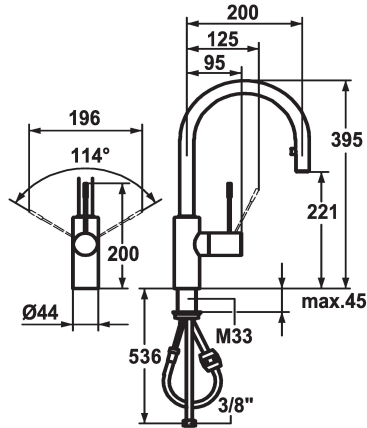

KWC ONO Lever mixer - Kitchen

Modell-Linie: ONO | 10.151.102.000FL
Kranar | Hydraulické armatúry

KWC-No.

121496
stainless steel, A 200, flexible connection hoses

121797
chromeline, A 200, flexible connection hoses

- * Lever mixer
- * Lever installation possible on the right or left side
- * Surgical-grade hardened stainless steel lever
- * TouchProtect - anti-scald protection thanks to the "double skin" principle
- * Pull-out aerator covered
 - Neoperl® Caché®
 - up to 700 mm pull-out length
 - hose surface to fit faucet surface
- * Hose guide, swivelling 360°

ATT-KWC-FARBCODE

stainless steel

chromeline

- * EasyLock - a pull-out spray that easily slides back into place
- * OptimalSpace - ample space for washing or working
- * KWC cartridge M 35 H
 - with ceramic discs
 - flow rate and temperature continuously variable
- * Flexible connection hoses 3/8"
- * Fastening by means of threaded sleeve M33 x 1.5
- * Mounting hole size ø35 mm
- * To be ordered separately (optional or if necessary):
 - Short lever, L 70 mm Z.535.995

Technical Data

A_Spout_Spray

10 l/min (3 bar)

Connection

Flexible_Anschlussschläuche

ATT-KWC-AUSLAUF

schwenkbar

Handling