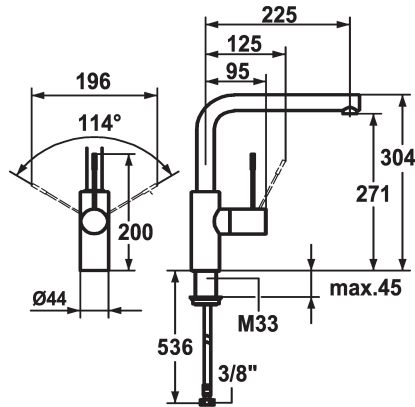

### KWC-No.

**121858**  
chromeline, A 225, flexible connection hoses

- \* Lever mixer
- \* Lever installation possible on the right or left side
- \* Surgical-grade hardened stainless steel lever
- \* Swivel spout 360°
- Neoperl® Caché®
- \* OptimalSpace - ample space for washing or working
- \* KWC cartridge M 35 H

- with ceramic discs
- flow rate and temperature continuously variable
- \* Flexible connection hoses 3/8"
- \* Fastening by means of threaded sleeve M33 x 1.5
- \* Mounting hole size ø35 mm
- \* To be ordered separately (optional or if necessary):
- Short lever, L 70 mm Z.535.995

### Dane techniczne

A_Spout_Spray
Connection
ATT-KWC-AUSLAUF
Handling
ATT-KWC-FARBCODE
Installation_type
Faucet_typ
Dimension Height
G_Acoustic group
Projection_A
EnergyLabelCH
ATT-KWC-MASS-WASSERAUSTRITT
Material

12 l/min (3 bar)
Flexible_Anschlusschläuche
schwenkbar
seitenbedient
chromeline
Standmontage
01
304
1
A225
C
271
MESSING