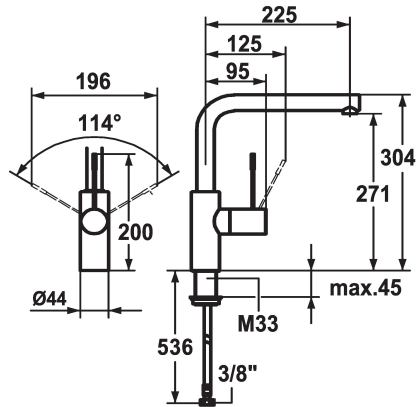

KWC ONO Lever mixer - Kitchen

Modell-Linie: ONO | 10.151.013.000FL
Kranar | Hydraulické armatúry

KWC-No.

121858

chromeline, A 225, flexible connection hoses

- * Lever mixer
- * Lever installation possible on the right or left side
- * Surgical-grade hardened stainless steel lever
- * Swivel spout 360°
- Neoperl® Caché®
- * OptimalSpace - ample space for washing or working
- * KWC cartridge M 35 H

- with ceramic discs
- flow rate and temperature continuously variable
- * Flexible connection hoses 3/8"
- * Fastening by means of threaded sleeve M33 x 1.5
- * Mounting hole size ø35 mm
- * To be ordered separately (optional or if necessary):
- Short lever, L 70 mm Z.535.995

Technical Data

A_Spout_Spray
Connection
ATT-KWC-AUSLAUF
Handling
ATT-KWC-FARBCODE
Installation_type
Faucet_typ
Measure_Height
G_Acoustic group
Projection_A
EnergyLabelCH
ATT-KWC-MASS-WASSERAUSTRITT
Material

12 l/min (3 bar)
Flexible_Anschlusschläuche
schwenkbar
seitenbedient
chromeline
Standmontage
01
304
1
A225
C
271
MESSING