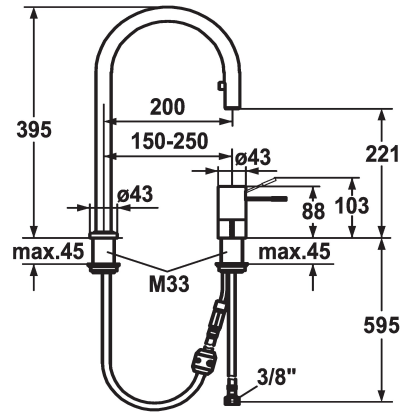

KWC ONO Lever mixer - Kitchen

Modell-Linie: ONO | 10.152.322.000FL
Taps | Manual taps

KWC-No.

122088
chromeline, A 200, flexible connection hoses

- * Lever mixer
- * 2-hole
- * Lever installation possible on the right or left side
- * Surgical-grade hardened stainless steel lever
- * TouchProtect - anti-scald protection thanks to the "double skin" principle
- * Pull-out aerator covered
- Neoperl® Caché®
- hose surface to fit faucet surface

- * Hose guide, swivelling 360°
- * EasyLock - a pull-out spray that easily slides back into place
- * OptimalSpace - ample space for washing or working
- * KWC cartridge M 35 H
- with ceramic discs
- flow rate and temperature continuously variable
- * Flexible connection hoses 3/8"
- * Fastening by means of threaded sleeve M33 x 1.5
- * Mounting hole size 221 mm

Technical Data

Flow rate
Connection
Spout
Handling
Kitchenspray
Color code
Installation type
Faucet_typ
Measure Height
Acoustic group
Projection A
Energy label
Dimension Water outlet
material

10 l/min (3 bar)
Flexible connection hoses
swivel
top lever
Pull-out aerator
chromeline
Pillar installation
Faucet
395
2
A 200
B
221
MESSING