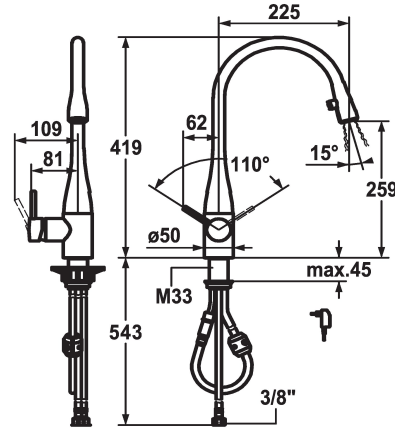

KWC EVE

Lever mixer - Kitchen - with LEDShine

Modell-Linie: EVE | 10.121.103.150FL

Taps | Manual taps

KWC-No.

121240
chromeline, A 225, flexible connection hoses, mains receiver

122169
black chrome-plated, A 225, flexible connection hoses, mains receiver

121325
stainless steel, A 225, flexible connection hoses, mains receiver

122168
glacier white, A 225, flexible connection hoses, mains receiver

- Lever mixer
- Lever installation possible on the right or left side
- TouchProtect - anti-scald protection thanks to the "double skin" principle
- Pull-out aerator covered
  - Neoperl® Caché®
  - integrated ON/OFF push-button with automatic shut-off after 45 minutes
  - up to 600 mm pull-out length
- Hose guide, swivelling 320°
- EasyLock - a pull-out spray that easily slides back into place

Color code

chromeline

black chrome-plated

stainless steel

glacier white

- OptimalSpace - ample space for washing or working
- KWC cartridge M 35
  - with ceramic discs
  - flow rate and temperature continuously variable
- Flexible connection hoses 3/8"
- Fastening by means of threaded sleeve M33 x 1.5
- Mounting hole size ø35 mm
- Scope of delivery:
  - Mains receiver 100-240 V / operating voltage 6.75 V / cable length 1100 mm

Technical Data

Flow rate	10 l/min (3 bar)
Light	yes
Connection	Flexible connection hoses
Spout	swivel
Power supply	mains receiver
Handling	side lever
Kitchenspray	Pull-out aerator
Color code	glacier white
Installation type	Pillar installation
Faucet_typ	Faucet
Measure Height	419
Acoustic group	yes
Projection A	A 225
Energy label	B
Dimension Water outlet	259
material	Brass

Flow rate	10 l/min (3 bar)
Light	yes
Connection	Flexible connection hoses
Spout	swivel
Power supply	mains receiver
Handling	side lever
Kitchenspray	Pull-out aerator
Color code	glacier white
Installation type	Pillar installation
Faucet	Faucet
Measure Height	419
Acoustic group	yes
Projection A	A 225
Energy label	B
Dimension Water outlet	259
material	Brass