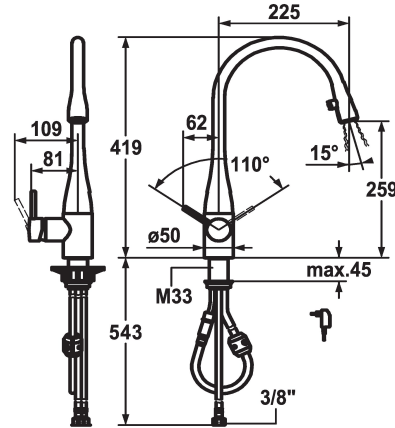

KWC EVE

Lever mixer - Kitchen - with LEDShine

Modell-Linie: EVE | 10.121.103.150FL

Hanat | Käsi­käyt­toiset hanat

KWC-No.

121240
chromeline, A 225, flexible connection hoses, mains receiver

122169
black chrome-plated, A 225, flexible connection hoses, mains receiver

121325
stainless steel, A 225, flexible connection hoses, mains receiver

122168
glacier white, A 225, flexible connection hoses, mains receiver

- * Lever mixer
- * Lever installation possible on the right or left side
- * TouchProtect - anti-scald protection thanks to the "double skin" principle
- * Pull-out aerator covered
 - Neoperl® Caché®
 - integrated ON/OFF push-button with automatic shut-off after 45 minutes
 - up to 600 mm pull-out length
- * Hose guide, swivelling 320°
- * EasyLock - a pull-out spray that easily slides back into place

ATT-KWC-FARBCODE

chromeline

black chrome-plated

stainless steel

glacier white

- * OptimalSpace - ample space for washing or working
- * KWC cartridge M 35
 - with ceramic discs
 - flow rate and temperature continuously variable
- * Flexible connection hoses 3/8"
- * Fastening by means of threaded sleeve M33 x 1.5
- * Mounting hole size ø35 mm
- * Scope of delivery:
 - Mains receiver 100-240 V / operating voltage 6.75 V / cable length 1100 mm

Tekniset tiedot

A_Spout_Spray	10 l/min (3 bar)
ATT-KWC-LICHT	yes
Connection	Flexible_Anschluss­schläuche
Spout	schwenkbar
ATT-KWC-STROMVERSORGUNG	Netz AP
Handling	seitenbedient
Kitchen_spray	Auszugauslauf
ATT-KWC-FARBCODE	glacier white
Installation_type	Standmontage
Faucet_typ	01
Measure_Height	419
G_Acoustic group	yes
Projection_A	A225
EnergyLabelCH	B
ATT-KWC-MASS-WASSERAUSTRITT	259
Materiaali	Messinki