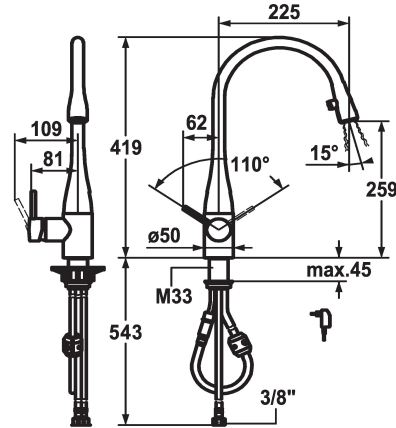

## KWC EVE

Lever mixer - Kitchen - with LEDShine

Modell-Linie: EVE | 10.121.103.151FL

Hanat | Käsi­käyt­toiset hanat

### KWC-No.

**121240**  
chromeline, A 225, flexible connection hoses, mains receiver

**122169**  
black chrome-plated, A 225, flexible connection hoses, mains receiver

**121325**  
stainless steel, A 225, flexible connection hoses, mains receiver

**122168**  
glacier white, A 225, flexible connection hoses, mains receiver

- \* Lever mixer
- \* Lever installation possible on the right or left side
- \* TouchProtect - anti-scald protection thanks to the "double skin" principle
- \* Pull-out aerator covered
  - Neoperl® Caché®
  - integrated ON/OFF push-button with automatic shut-off after 45 minutes
  - up to 600 mm pull-out length
- \* Hose guide, swivelling 320°
- \* EasyLock - a pull-out spray that easily slides back into place

### ATT-KWC-FARBCODE

chromeline

black chrome-plated

stainless steel

glacier white

- \* OptimalSpace - ample space for washing or working
- \* KWC cartridge M 35
  - with ceramic discs
  - flow rate and temperature continuously variable
- \* Flexible connection hoses 3/8"
- \* Fastening by means of threaded sleeve M33 x 1.5
- \* Mounting hole size ø35 mm
- \* Scope of delivery:
  - Mains receiver 100-240 V / operating voltage 6.75 V / cable length 1100 mm