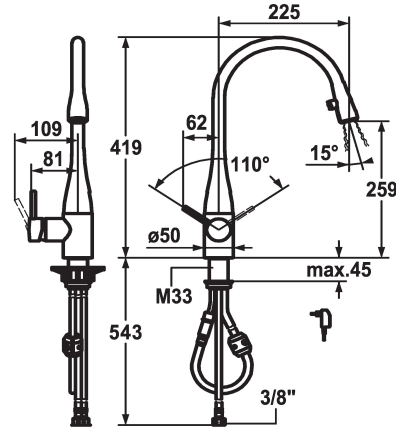

## KWC EVE

Lever mixer - Kitchen - with LEDShine

Modell-Linie: EVE | 10.121.103.151FL

Kranen | Eengreepkranen

#### 121240

chromeline, A 225, flexible connection hoses, mains receiver

#### 122169

black chrome-plated, A 225, flexible connection hoses, mains receiver