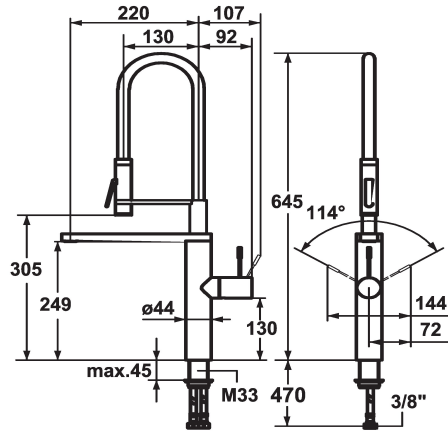

### KWC-No.

**121753**  
chromeline, A 220, flexible connection hoses

**122252**  
stainless steel, A 220, flexible connection hoses

### Color code

chromeline

stainless steel

- \* Lever mixer
- \* HighFlex patented spring hose technology
- \* Lever installation possible on the right or left side
- \* Surgical-grade hardened stainless steel lever
- \* TouchProtect - anti-scald protection thanks to the "double skin" principle
- \* Integrated vacuum diversion
- \* EasyLock - a pull-out spray that easily slides back into place
- \* Swivel spout 360°
- Neoperl® SLIM®
- \* Professional spray 360° turn
- SprayClean - easy to clean and actively prevents limescale

- buildup
- PowerClean - needle spray mode
- \* OptimalSpace - ample space for washing or working
- \* KWC cartridge M 35 H
- with ceramic discs
- flow rate and temperature continuously variable
- \* Flexible connection hoses 3/8"
- \* Fastening by means of threaded sleeve M33 x 1.5
- \* Mounting hole size ø35 mm
- \* Scope of delivery:
- Spray holder Z.535.963

### Technical Data

Flow rate
Spray: Flow rate
Connection
Spout
Handling
Kitchenspray
Color code
Installation type
Faucet_typ
Dimension Height
Acoustic group
Projection A
Energy label
Dimension Water outlet
material