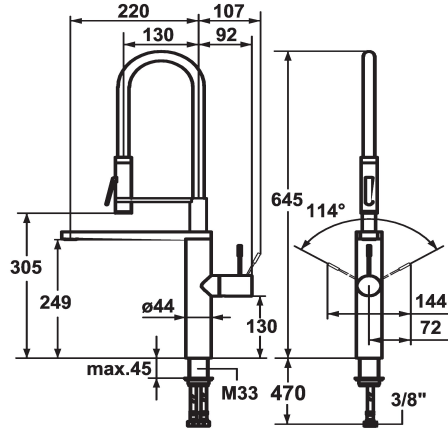

KWC ONO Lever mixer - Kitchen

Modell-Linie: ONO | 10.151.423.700FL
Taps | Manual taps

KWC-No.

121753
chromeline, A 220, flexible connection hoses

122252
stainless steel, A 220, flexible connection hoses

Color code

chromeline

stainless steel

- * Lever mixer
- * HighFlex patented spring hose technology
- * Lever installation possible on the right or left side
- * Surgical-grade hardened stainless steel lever
- * TouchProtect - anti-scald protection thanks to the "double skin" principle
- * Integrated vacuum diversion
- * EasyLock - a pull-out spray that easily slides back into place
- * Swivel spout 360°
- Neoperl® SLIM®
- * Professional spray 360° turn
- SprayClean - easy to clean and actively prevents limescale

- buildup
- PowerClean - needle spray mode
- * OptimalSpace - ample space for washing or working
- * KWC cartridge M 35 H
- with ceramic discs
- flow rate and temperature continuously variable
- * Flexible connection hoses 3/8"
- * Fastening by means of threaded sleeve M33 x 1.5
- * Mounting hole size ø35 mm
- * Scope of delivery:
- Spray holder Z.535.963

Technical Data

Flow rate
Spray: Flow rate
Connection
Spout
Handling
Kitchenspray
Color code
Installation type
Faucet_typ
Measure Height
Acoustic group
Projection A
Energy label
Dimension Water outlet
material