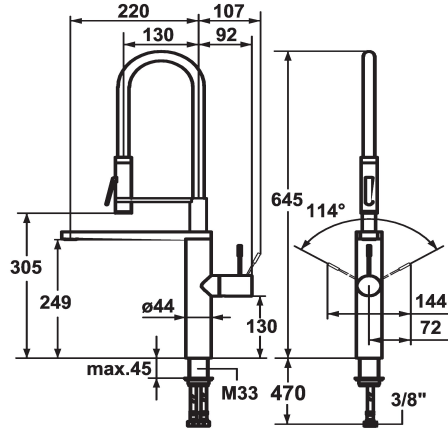

KWC ONO Lever mixer - Kitchen

Modell-Linie: ONO | 10.151.423.700FL
Hanat | Käsi­käyt­toiset hanat

KWC-No.

121753
chromeline, A 220, flexible connection hoses

122252
stainless steel, A 220, flexible connection hoses

- * Lever mixer
- * HighFlex patented spring hose technology
- * Lever installation possible on the right or left side
- * Surgical-grade hardened stainless steel lever
- * TouchProtect - anti-scald protection thanks to the "double skin" principle
- * Integrated vacuum diversion
- * EasyLock - a pull-out spray that easily slides back into place
- * Swivel spout 360°
- Neoperl® SLIM®
- * Professional spray 360° turn
- SprayClean - easy to clean and actively prevents limescale

ATT-KWC-FARBCODE

chromeline

stainless steel

- buildup
- PowerClean - needle spray mode
- * OptimalSpace - ample space for washing or working
- * KWC cartridge M 35 H
- with ceramic discs
- flow rate and temperature continuously variable
- * Flexible connection hoses 3/8"
- * Fastening by means of threaded sleeve M33 x 1.5
- * Mounting hole size ø35 mm
- * Scope of delivery:
- Spray holder Z.535.963

Installation_type

Faucet_typ

Measure_Height

G_Acoustic group

Projection_A

EnergyLabelCH

ATT-KWC-MASS-WASSERAUSTRITT

Materiaali