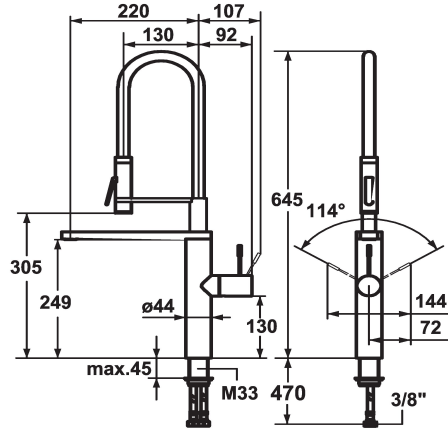

KWC ONO Lever mixer - Kitchen

Modell-Linie: ONO | 10.151.423.700FL
Kranar | Hydraulické armatúry

KWC-No.

121753
chromeline, A 220, flexible connection hoses

122252
stainless steel, A 220, flexible connection hoses

- * Lever mixer
- * HighFlex patented spring hose technology
- * Lever installation possible on the right or left side
- * Surgical-grade hardened stainless steel lever
- * TouchProtect - anti-scald protection thanks to the "double skin" principle
- * Integrated vacuum diversion
- * EasyLock - a pull-out spray that easily slides back into place
- * Swivel spout 360°
- Neoperl® SLIM®
- * Professional spray 360° turn
- SprayClean - easy to clean and actively prevents limescale

Technical Data

A_Spout_Spray
A_Spray (kitchen)
Connection
ATT-KWC-AUSLAUF
Handling
Kitchen_spray
ATT-KWC-FARBCODE
Installation_type
Faucet_typ
Measure_Height
G_Acoustic group
Projection_A
EnergyLabelCH
ATT-KWC-MASS-WASSERAUSTRITT
Material

ATT-KWC-FARBCODE

chromeline

stainless steel

- buildup
- PowerClean - needle spray mode
- * OptimalSpace - ample space for washing or working
- * KWC cartridge M 35 H
- with ceramic discs
- flow rate and temperature continuously variable
- * Flexible connection hoses 3/8"
- * Fastening by means of threaded sleeve M33 x 1.5
- * Mounting hole size ø35 mm
- * Scope of delivery:
- Spray holder Z.535.963