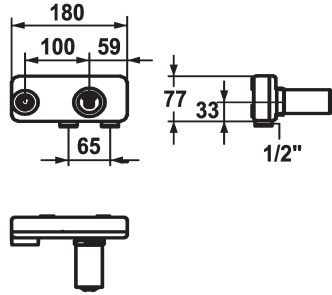

KWC ZOE Concealed unit

Modell-Linie: ACCESSOIRES | 39.193.400.931
Taps | Complementary parts taps

KWC-No.

122253
931 roh, Concealed unit

* Concealed unit wall two hole
* Connecting thread 1/2"
* To be ordered separately:

- Installation kit Z.536.828
* Suitable for:
- KWC ZOE

Technical Data

Color code
Installation_type
Acoustic group
Concealed_unit
material

raw
Wall mounted
Battery1
Concealed unit
MESSING