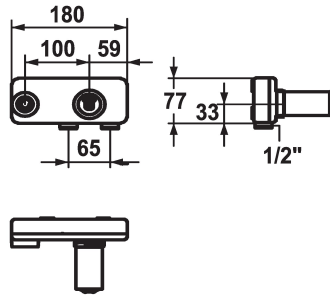

KWC ZOE Concealed unit

Modell-Linie: ACCESSOIRES | 39.193.400.931
Hanat | Töydennysosat

KWC-No.

122253

931 roh, Concealed unit

* Concealed unit wall two hole
* Connecting thread 1/2"
* To be ordered separately:

- Installation kit Z.536.828
* Suitable for:
- KWC ZOE

Tekniset tiedot

ATT-KWC-FARBCODE

F931

Installation_type

Seinäasennus

G_Acoustic group

yes