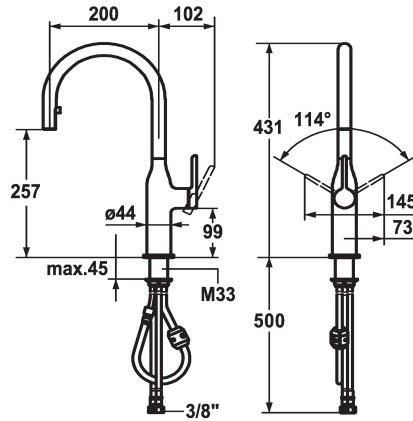

KWC SIN Lever mixer - Kitchen

Modell-Linie: SIN | 10.261.102.000FL
Taps | Manual taps

KWC-No.

122284

chromeline, A 200, flexible connection hoses

- * Lever mixer
- * Lever installation possible on the right or left side
- * TouchProtect - anti-scald protection thanks to the "double skin" principle
- * Pull-out aerator covered
 - Neoperl® Caché®
 - up to 500 mm pull-out length
 - hose surface to fit faucet surface
- * Hose guide, swivelling 360°

- * EasyLock - a pull-out spray that easily slides back into place
- * OptimalSpace - ample space for washing or working
- * KWC cartridge S 25
 - with ceramic discs
 - flow rate and temperature continuously variable
- * Flexible connection hoses 3/8"
- * Fastening by means of threaded sleeve M33 x 1.5
- * Mounting hole size ø35 mm

Technical Data

Flow rate
Connection
Spout
Handling
Kitchen_spray
Color code
Installation_type
Faucet_typ
Design
Dimension Height
Acoustic group
Projection_A
Energy Label
Dimension Water outlet
material

10 l/min (3 bar)
Flexible connection hoses
swivel
side lever
Pull-out aerator
chrome
Pillar installation
Faucet
J-Spout
431
Battery1
A 200
A
257
MESSING